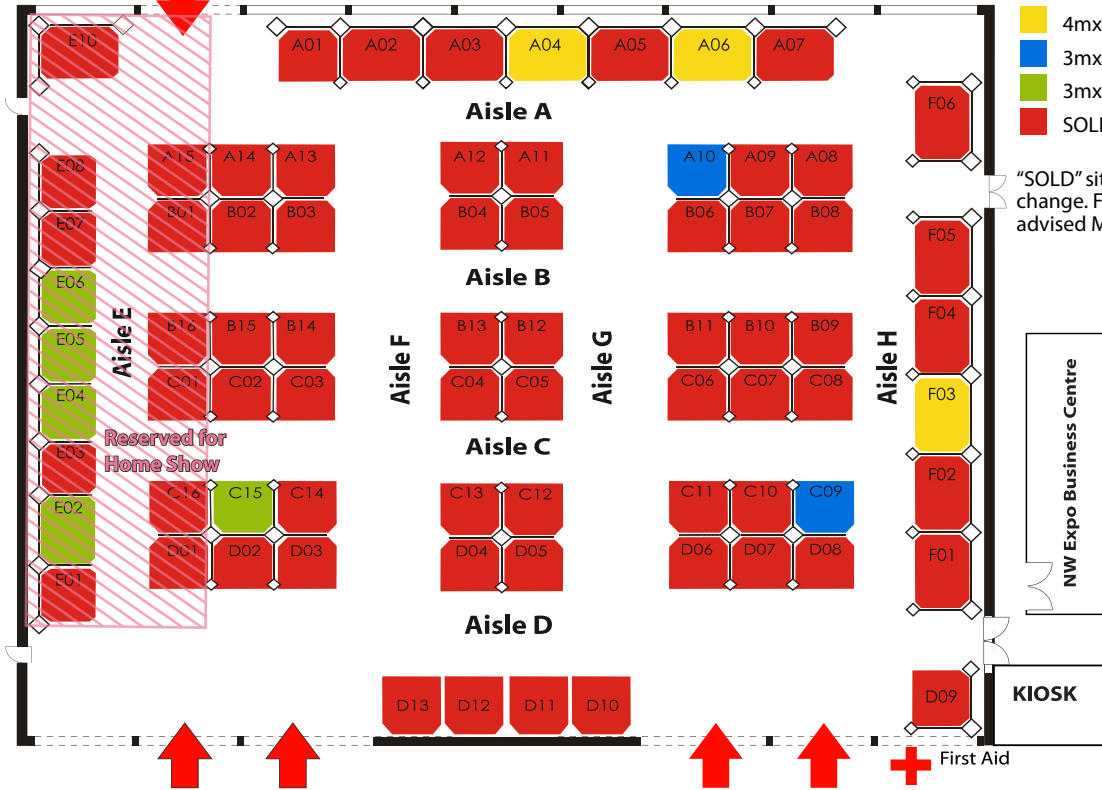

Eastern Entrance (from car park)

Legend

- 4mx3m
- 3mx3m Corner
- 3mx3m Standard
- SOLD

"SOLD" site allocations are subject to change. Final site allocations to be advised March 2012

Reserved for Home Show

NW Expo Business Centre

KIOSK

First Aid

Western Entrance (from grassed area)